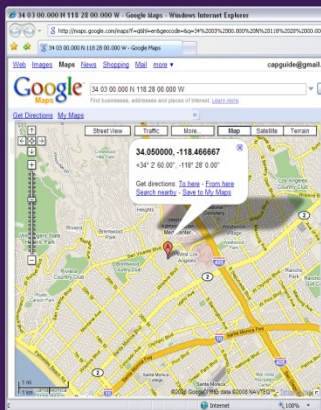

henri

henri.tel

Henri Asseily, Chief Strategist, Telnic Limited

There may be private data available. To view please login below

Mobile (Current)
[+9613511774](tel:+9613511774)

Work (Work)
[+9611970875](tel:+9611970875)

Fax
[+9611970828](tel:+9611970828)

Email (Primary)
henri@asseily.com

Skype IM & Voice Call
[hasseily](skype:hasseily)

Web Link (Twitter)
twitter.com/rikkles

Location
[View in Google Maps:](#)
[34 03 00.000 N 118 28 00.000 W](https://www.google.com/maps/place/34+03+00.000+N+118+28+00.000+W)

Go to [social](#)

Go to [gaming](#)

Keywords
Job title: entrepreneur
Hobbies/Interests: kitesurfing
Free text: Shopzilla founder