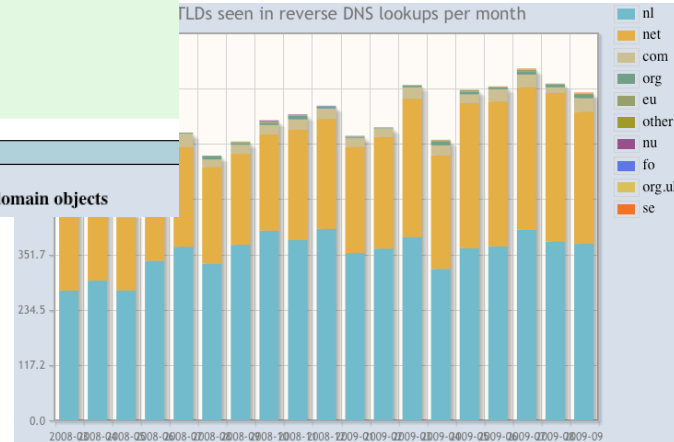

# IP Allocation Movies!

<http://labs.ripe.net/content/were-going-movies>

# Resource Explainer (REX)

Most recent information as of 2009-10-02

Reverse DNS delegations as seen in RIPE Database domain objects

[Methodology](#)  
No domain objects found in the RIPE Database

Domains seen in reverse DNS lookups in the month before 2009-09-30

[Methodology](#)

Domain	Count
.com	8
.sourceforge.com	4
.thinkgeek.com	3
.net	6
.sourceforge.net	4
.sf.net	2
.org	2
.slashdot.org	2

History from 2008-03-02 until 2009-10-02

Changes over time in exact/less specific match in RIPE Database domain objects

# NetSense (netsense.ripe.net)

- Consistent interface integrating various measurement services provided by the RIPE NCC