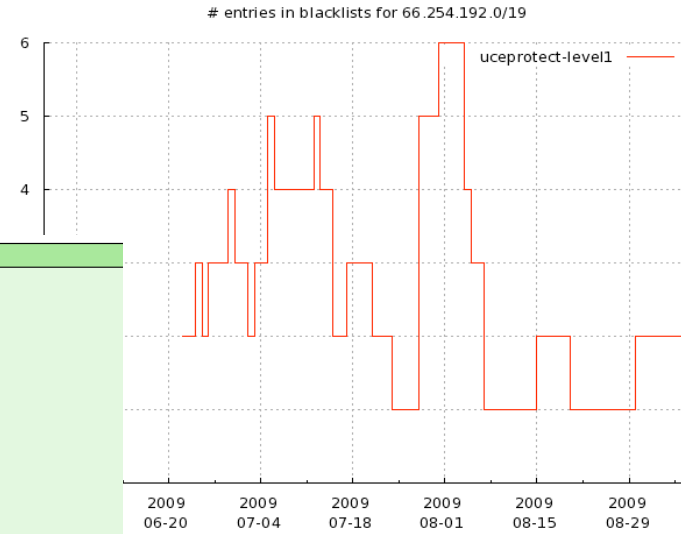

# Currently on RIPE Labs

IP Allocation Movies

Resource Explainer (REX)

IPv6 Measurements

NetSense

DNS Related Tools

# IP Allocation Movies!

<http://labs.ripe.net/content/were-going-movies>

# Resource Explainer (REX)

Most recent information as of 2009-10-02

Reverse DNS delegations as seen in RIPE Database domain objects

[Methodology](#)  
No domain objects found in the RIPE Database

Domains seen in reverse DNS lookups in the month before 2009-09-30