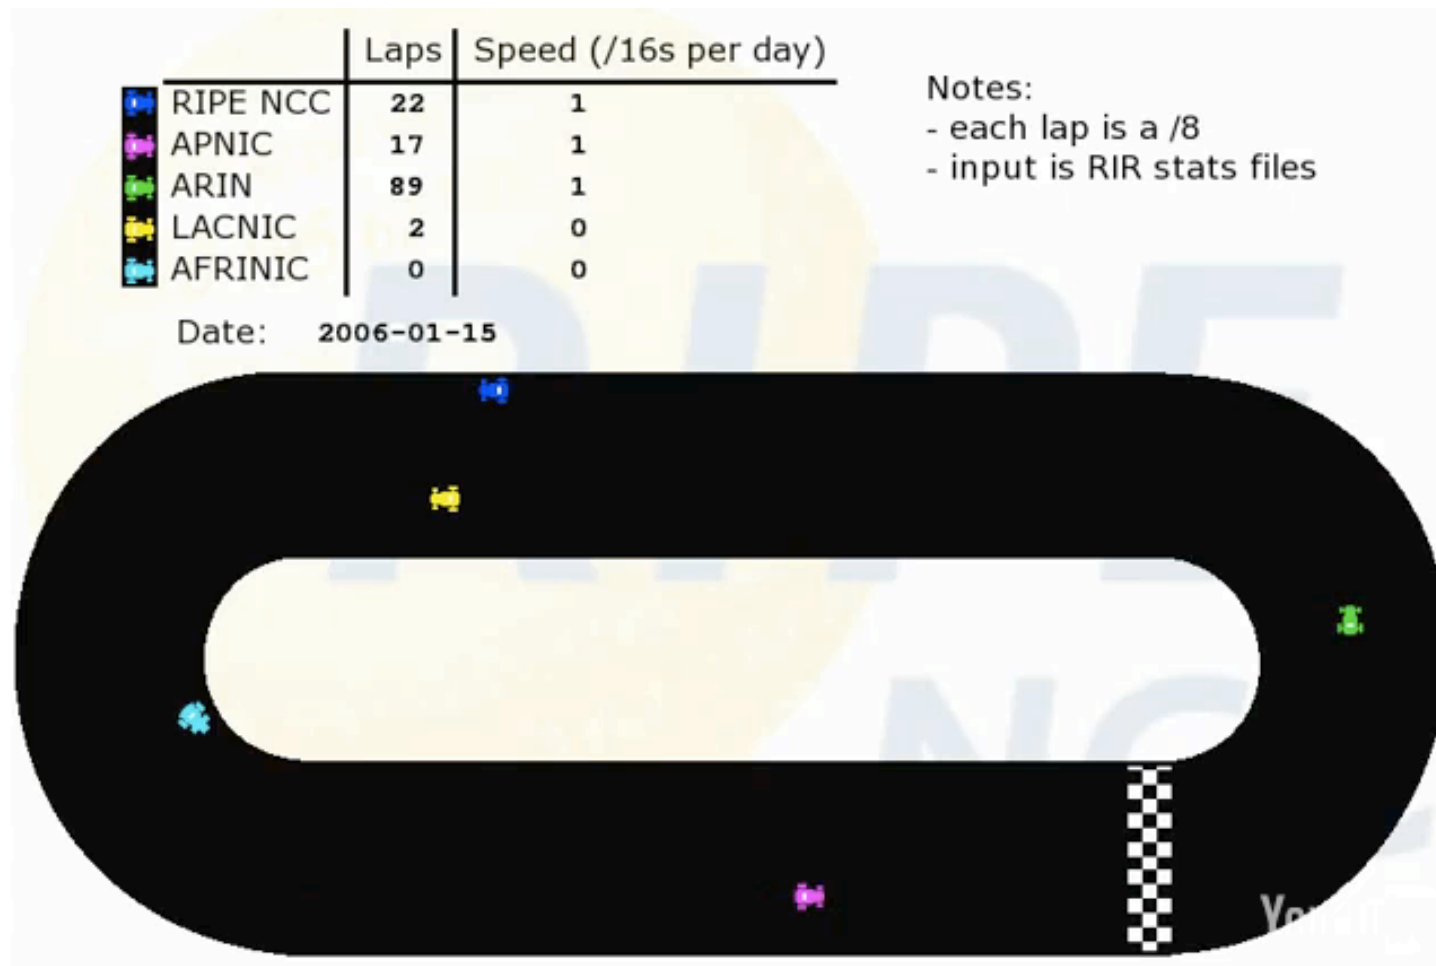

IP Allocation Movies!

<http://labs.ripe.net/content/were-going-movies>