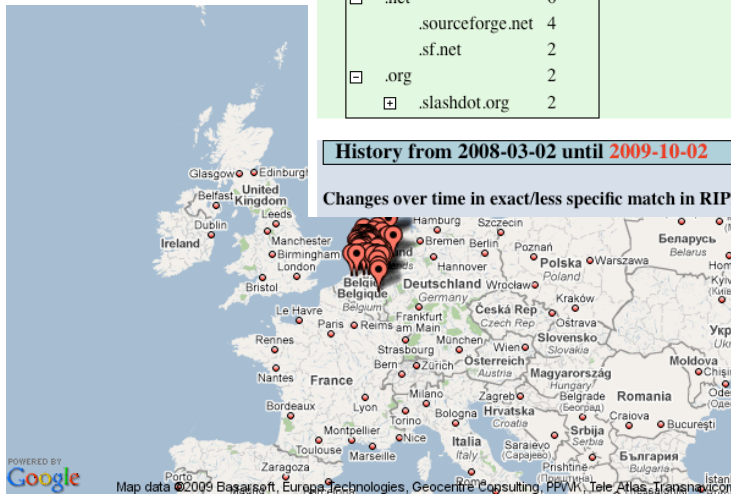

Domains seen in reverse DNS lookups in the month before 2009-09-30

[Methodology](#)

Domain	Count
.com	8
.sourceforge.com	4
.thinkgeek.com	3
.net	6
.sourceforge.net	4
.sf.net	2
.org	2
.slashdot.org	2